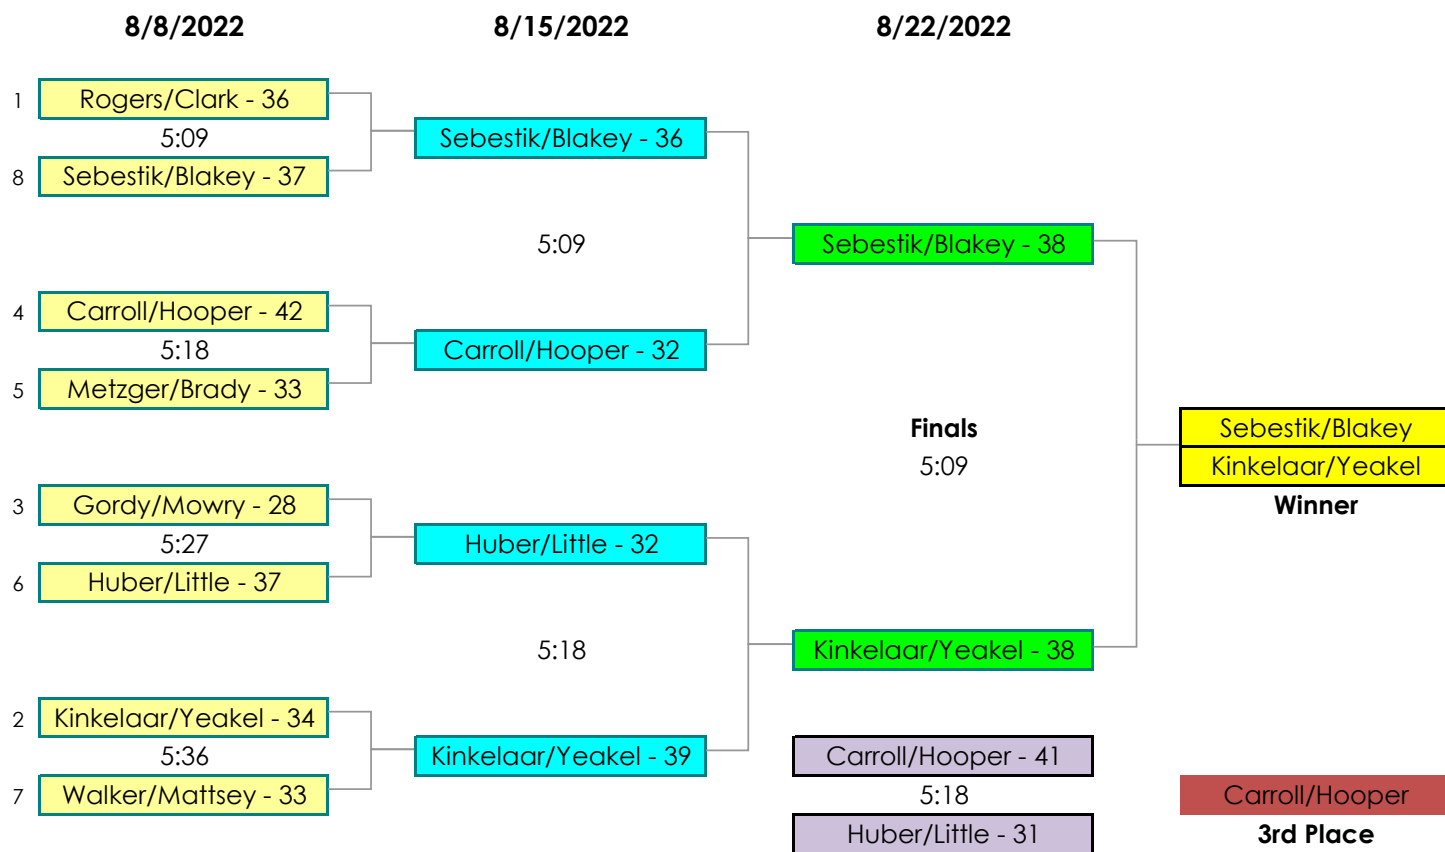

2022 Monday Night League Playoffs

Team	9-May	16-May	23-May	6-Jun	13-Jun	20-Jun	27-Jun	11-Jul	18-Jul	25-Jul	1-Aug	Total	Seed
Rogers/Clark	12	7.5	11	11	11	10	7	11	7	10.5	8	106	1
Kinkelaar/Yeakel	11	7.5	8.5	11	3	7.5	10	10	3.5	6	8	86	2
Gordy/Mowry	7	6	8.5	4.5	8	12	8.5	3	8.5	8.5	8	82.5	3
Carroll/Hooper	10	12	12	1	10	9	4	4	5.5	6	6	79.5	4
Metzger/Brady	3.5	4	10	9	2	4	11	9	11	4	11.5	79	5*
Huber/Little	9	11	5	7.5	12	5	6	8	2	8.5	5	79	6*
Walker/Mattsey	5	9.5	5	7.5	1	2.5	1	6	12	12	10	71.5	7
Sebestik/Blakey	7	9.5	3	11	8	6	8.5	2	10	2	4	71	8

**Playoff Format: Total Combined Net Stableford - Match Play
(Team with the most points after 9 holes advances)**