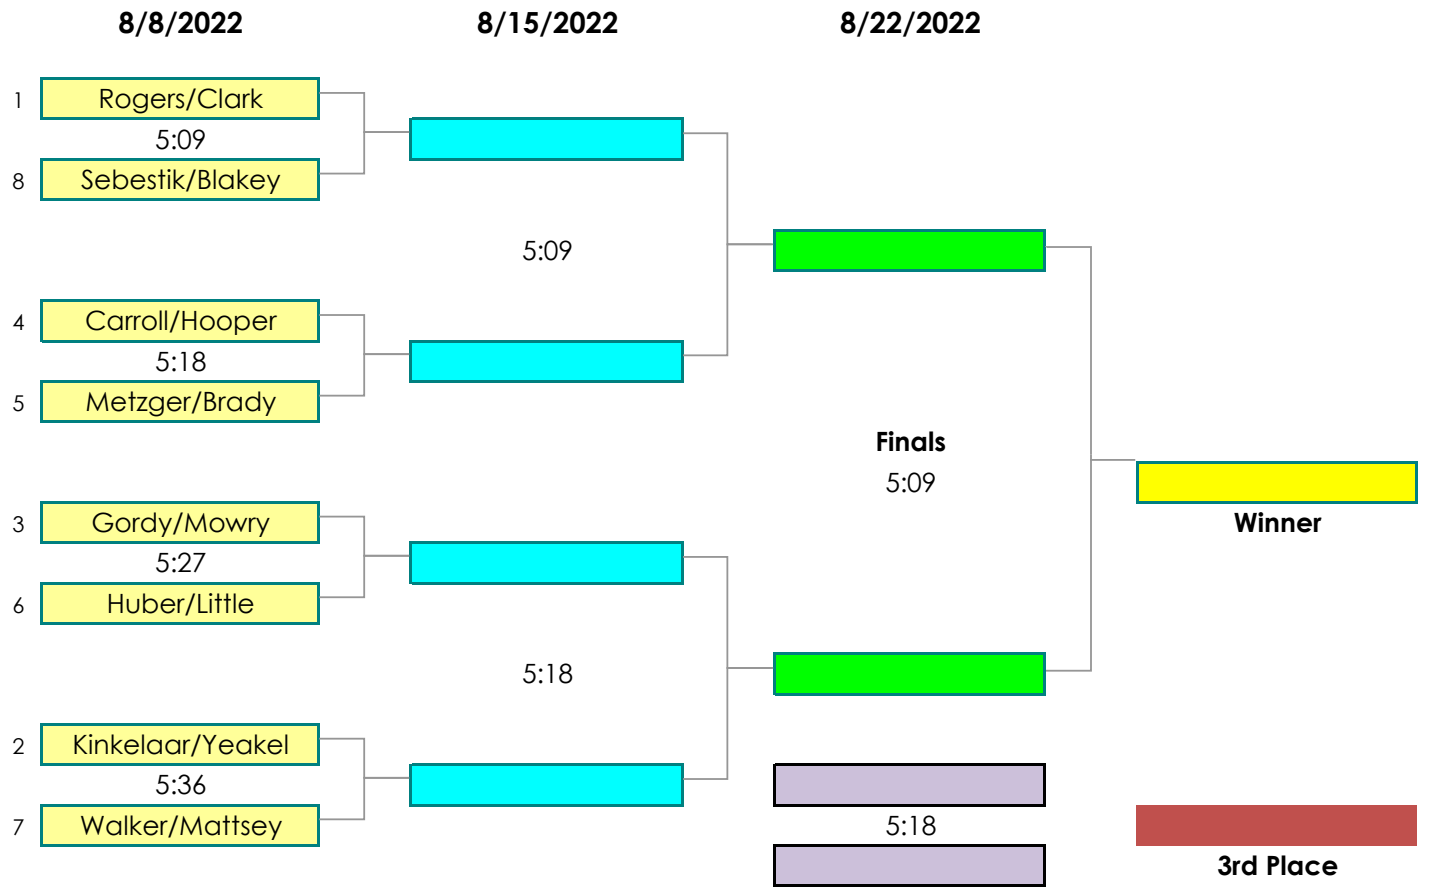

# 2022 Monday Night League Playoffs

Team	9-May	16-May	23-May	6-Jun	13-Jun	20-Jun	27-Jun	11-Jul	18-Jul	25-Jul	1-Aug	Total	Seed
Rogers/Clark	12	7.5	11	11	11	10	7	11	7	10.5	8	106	1
Kinkelaar/Yeakel	11	7.5	8.5	11	3	7.5	10	10	3.5	6	8	86	2
Gordy/Mowry	7	6	8.5	4.5	8	12	8.5	3	8.5	8.5	8	82.5	3
Carroll/Hooper	10	12	12	1	10	9	4	4	5.5	6	6	79.5	4
Metzger/Brady	3.5	4	10	9	2	4	11	9	11	4	11.5	79	5*
Huber/Little	9	11	5	7.5	12	5	6	8	2	8.5	5	79	6*
Walker/Mattsey	5	9.5	5	7.5	1	2.5	1	6	12	12	10	71.5	7
Sebestik/Blakey	7	9.5	3	11	8	6	8.5	2	10	2	4	71	8

**Playoff Format: Total Combined Net Stableford - Match Play**  
**(Team with the most points after 9 holes advances)**